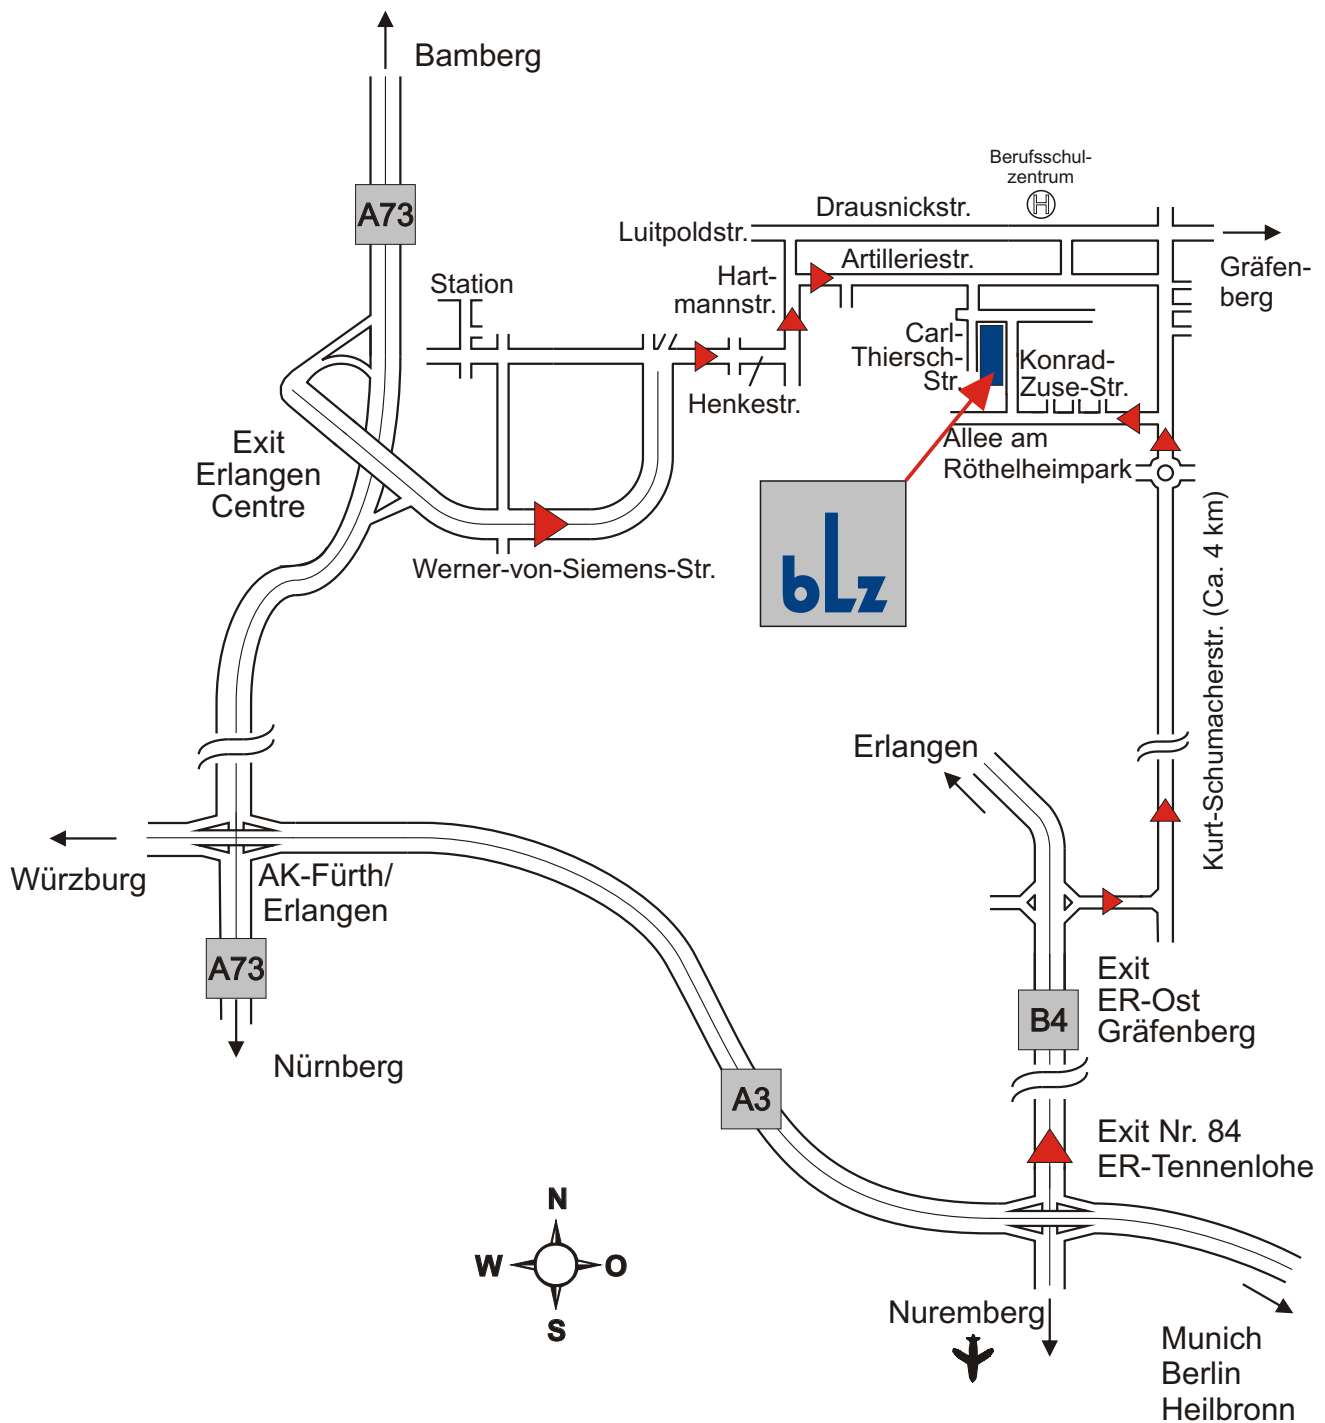

# Directions · Bavarian Laser Centre

blz · Konrad-Zuse-Straße 2-6 · 91052 Erlangen · Phone: +49-09131-977 900

## Recommendation:

When travelling by **car**, please take the exit “Tennenlohe” (motorway **A 3**) (approx. 5 min).

When travelling by **train**, you can take the bus number **284** or **294** which leaves in front of the station (direction “Sieglitzhof”) and get off at the bus stop “Berufsschulzentrum” (approx. 10 min).

When you arrive at the **Airport Nuremberg**, we advise you to take a **taxi** (approx. 20 min; fare approx. 25,- EUR).